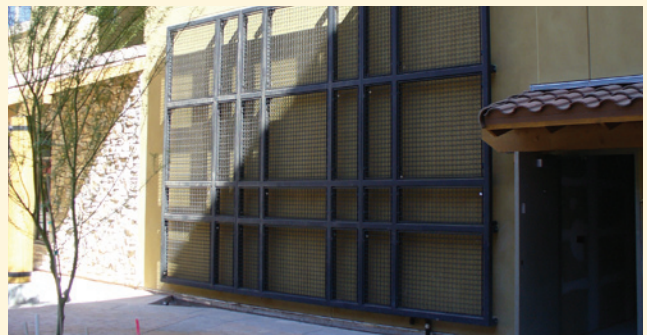

Vine Screen

GREEN & GROW WALL SPACE

Shade control while enhancing building design.

Application

Privacy screening, shade and shade control, building aesthetics, green aid in LEED certification, replacement for deck railings, backset vines from your structure, a growing trellis in any location for green and flowering vines.

Product Benefits

- Powder coated coloring to match your structure
- Strong construction
- Enhances building appearance
- Easy installation to posts with simple mounting hardware

Vine Covered Facade

Use green or flowing basket vines.

Other Products

Product Specifications

- Sturdy, strong 16 gage galvanized frame
- Green – aid in LEED Certification
- 3" thick and custom sizes
- 8' wide x 16' maximum capacity with supports — not to exceed 48 sq. feet panels