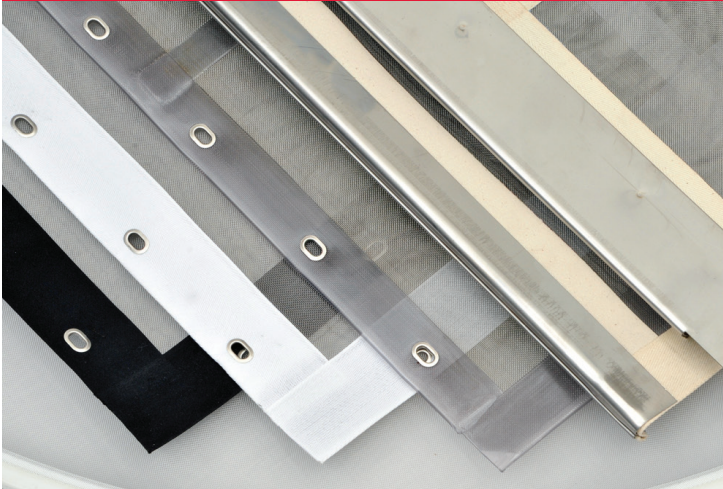

Mineral Screens

Need vibratory, gyratory and round separator screens?

Look to us for ALL of your screening needs!

Application

Screens can be hemmed or edged in a variety of materials to suit your application. Have a high-temperature application? Try high-temperature edging. Don't need that high heat tolerance? Woven cotton edging will suit your requirements. Or, choose polyester, vinyl or metal edging.

Mineral screens are a specialty.

Our huge inventory allows us to turn your order around quickly. Our ISO-certified quality program means screens are fabricated right, the first time and every time.

We fabricate screens for ALL OEM equipment!

- Sweco™
- Rotex™
- Midwestern™
- BM&M™
- Derrick™
- W S Tyler™

Separator Screens

Round separator screens are available with epoxy or welded, with or without center holes and neoprene gaskets.

Order new rings from stock, or we can recondition your current frames.