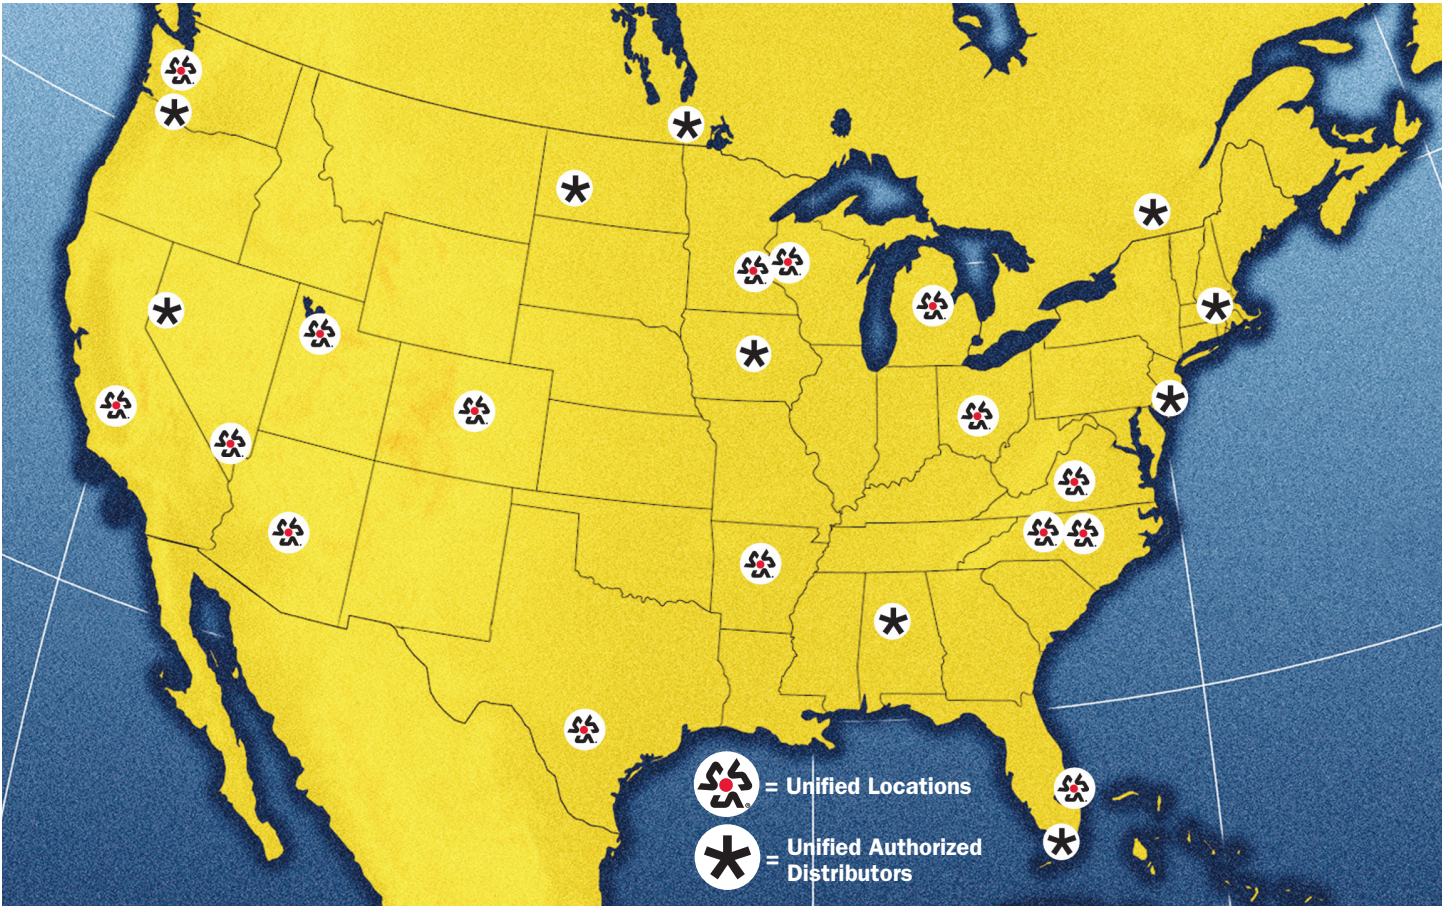

- Sweco™
- Rotex™
- Midwestern™
- BM&M™
- Derrick™
- W S Tyler™

Separator Screens

Round separator screens are available with epoxy or welded, with or without center holes and neoprene gaskets.

Order new rings from stock, or we can recondition your current frames.

web: www.unifiedscreening.com

Unified Screening & Crushing

Contact Us At Your Local  Unified® or Distributor Location 866-968-3697

WEST

Unified Screening & Crushing Arizona
230 North Sunway Drive
Gilbert, AZ 85233
800-332-6463
sales.dbc@unifiedscreening.com

Unified Screening & Crushing Ohio
200 Cass Drive
Clayton, OH 45315
800-626-1897
sales.owc@unifiedscreening.com

Unified Screening & Crushing Texas
9235 Margies Lane
Selma, TX 78154
800-470-9473
sales.txw@unifiedscreening.com

Unified Screening & Crushing Wisconsin
400 Wisconsin Drive
New Richmond, WI 54017
800-328-0225
sales.wwc@unifiedscreening.com

EAST

Unified Screening & Crushing Florida
759 S. E. Federal Hwy., Ste. 310
Stuart, Florida 34997
772-210-2618
sales.fl@unifiedscreening.com