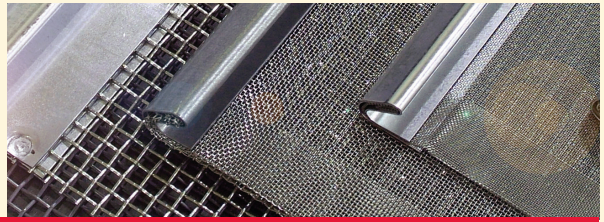

Mineral Screens

Need vibratory, gyratory and round separator screens?

Look to us for ALL of your screening needs!

Application

Screens can be hemmed or edged in a variety of materials to suit your application. Have a high-temperature application? Try high-temperature edging. Don't need that high heat tolerance? Woven cotton edging will suit your requirements. Or, choose polyester, vinyl or metal edging.

Mineral screens are a specialty.

Our huge inventory allows us to turn your order around quickly. Our ISO-certified quality program means screens are fabricated right, the first time and every time.

We fabricate screens for ALL OEM equipment!

- Sweco™
- Rotex™
- Midwestern™
- BM&M™
- Derrick™
- W S Tyler™

Separator Screens

Round separator screens are available with epoxy or welded, with or without center holes and neoprene gaskets.

Order new rings from stock, or we can recondition your current frames.